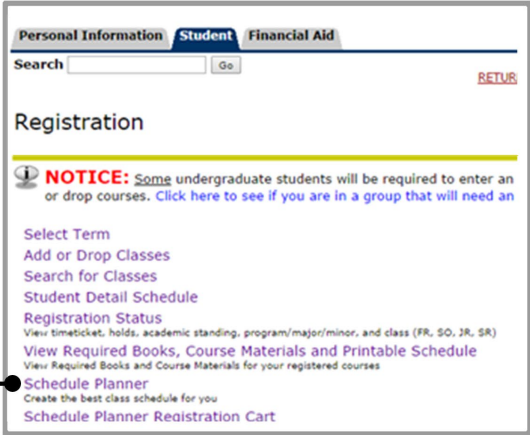

STUDENT SCHEDULE PLANNER

1 LOGIN

Go to banner.buffalostate.edu
Click "Log In To Banner"

- Log in to Banner
- View Status of an Existing Undergraduate/Graduate
- Submit a Graduate School Application
- General Financial Aid
- Campus Directory
- Class Schedule
- Undergraduate Course Catalog
- Graduate Course Catalog
- Undergraduate Transfer Credit Guide
- Search for Classes

2 CLICK "SCHEDULE PLANNER"

Click "Schedule Planner" To Easily Plan Your Class Schedule

3 ADD COURSES

To Take Next Term

4 ADD BREAKS

To Block Off Times For No Class

5 GENERATE

All Possible Schedules